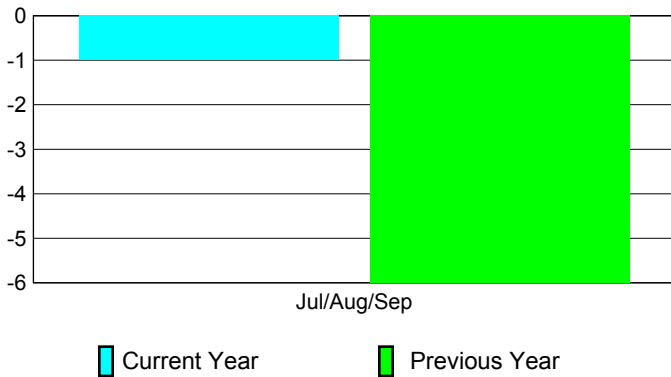

2010-2011 GMT Reports for District (or Undistricted) **District 335 B**

GMT: **Junichi Takata**

Location: **JAPAN**

GMT CA: **5**

CLUBS

Club Results
2010-2011

Clubs
2009-2010

Month	New Club Goal	Actual New Clubs	Actual Dropped Clubs	Gain/Loss of Clubs	Gain/Loss of Clubs
Jul/Aug/Sep	0	0	-1	-1	-6
Totals	0	0	-1	-1	-6

Club Results 2010-2011

Goal, New, Dropped, Gain/Loss

Comparison of Club Gain/Loss

Current Year Compared to the Previous Year

YTD Status Quo Clubs 2010-2011

Status Quo Clubs Compared to Status Quo Members

MEMBERSHIP