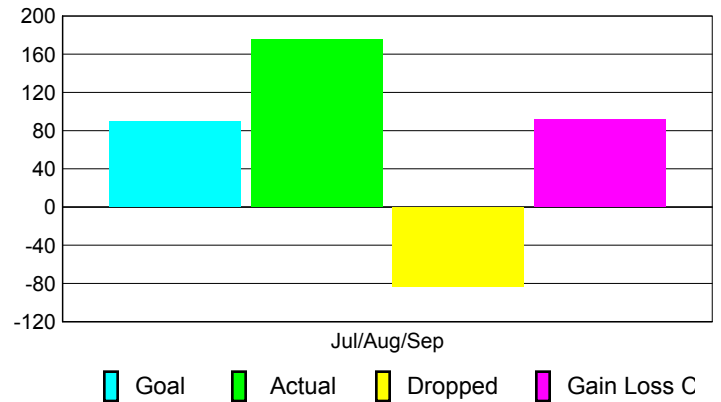

Membership Results 2010-2011

Goal, New, Dropped, Gain/Loss